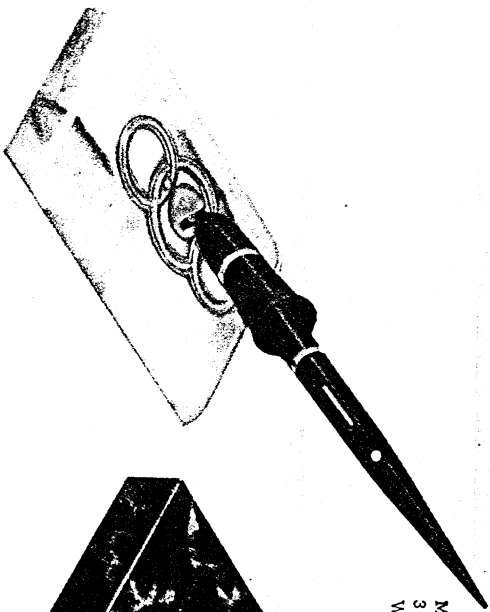

M518 BADRIV. Colored Pedra Onyx. 3 x 3 1/2 inches. Gold monogram plate. With Brown LIFETIME Pen $10.00.

M558 BADXR. Brown Onyx. 3 1/2 x 3 1/2 inches. Gold trim. With Brown LIFETIME Pen $10.00.

M548 BADUZ. Colored Pedra Onyx. 2 1/2 x 4 1/2 inches. Gold trim. With Brown LIFETIME Pen $10.00.